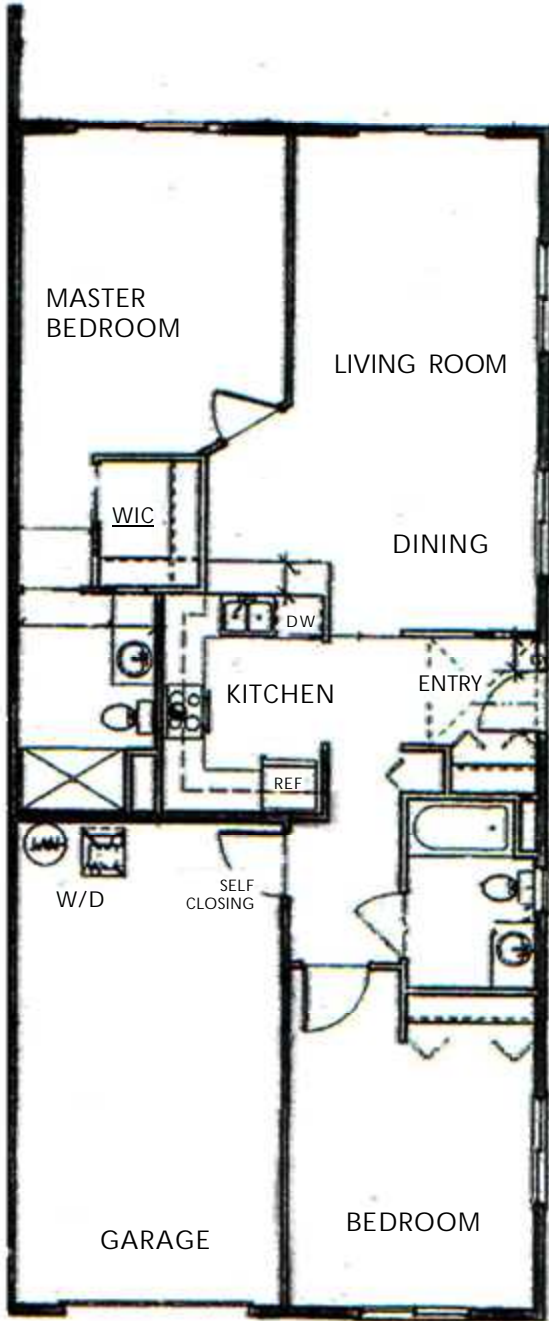

# HARBOR PLACE - RIGHT END UNIT

FIRST FLOOR PLAN

FRONT ELEVATION

Right End Unit

HOUSE DETAILS

BEDROOMS: 2  
BATHROOMS: 2

LIVING SPACE SQ. FT.:

FIRST FLOOR: 1028 SF  
TOTAL: 1028 SF

*Elevations shown are artist's concepts. Room sizes and square footage are approximate and may vary. Continuing a policy of constant research and improvement, Homestead reserves the right to change prices, plans or specifications without notice or obligation.*